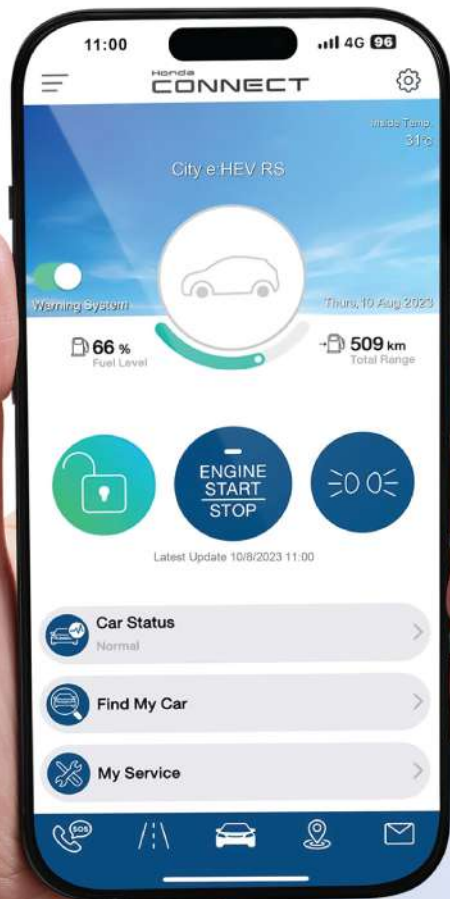

1.5 METRES

WALK AWAY AUTO LOCK

Enjoy the convenience of automatic locking as you walk away from your car.

REMOTE ENGINE START

Warm up your engine and cool down your car before you even step inside.

SAFETY

AUTOMATIC COLLISION DETECTION

In the event of an accident, an automatic call for help will be made.

SECURITY ALARM DETECTION

If your car alarm is triggered, you'll be notified so that you can take action.

SPEED ALERT

Fix a maximum speed and receive alerts if your car exceeds it.

SECURITY

FIND MY CAR

Locate your car accurately at any time.

GEO-FENCING ALERT

Set location boundaries and be alerted if your car crosses them.

EMERGENCY CALL

Reach your emergency contacts with a few taps on your phone.

CONVENIENCE

CAR STATUS

Take an in-depth look at your car's systems and know when they need your attention.

REMOTE VEHICLE CONTROL

Turn on your engine, cool down your car, lock the doors or switch on its lights from afar.