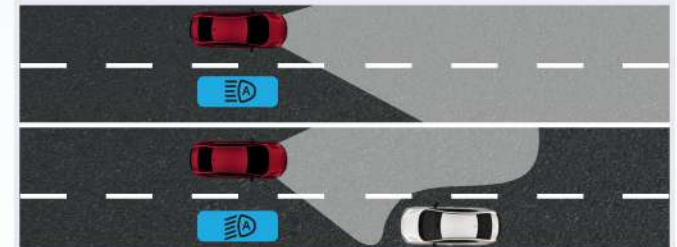

LANE KEEP ASSIST SYSTEM

Alerts and gently corrects the steering to keep your car in the middle of the lane.

FORWARD COLLISION WARNING

Audio and visual alerts signal an increasing risk of collision.

COLLISION MITIGATION BRAKING SYSTEM

Brakes will be applied to prevent or reduce the impact of a collision.

AUTO HIGH BEAM

Automatically switches between high beam and low beam for optimum visibility at night.

ADAPTIVE CRUISE CONTROL

Fix your cruising speed and safe distance to keep pace with the car ahead.^