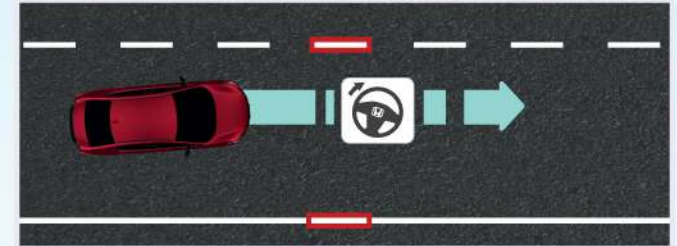

LANE KEEP ASSIST SYSTEM

Alerts and gently corrects the steering to keep your car in the middle of the lane.