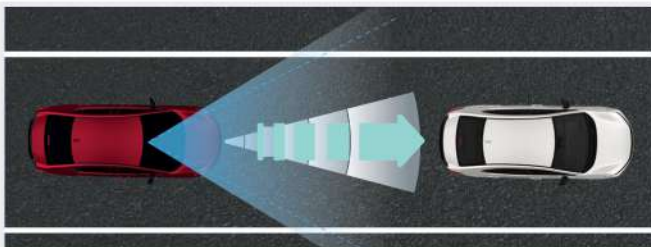

LANE KEEP ASSIST SYSTEM

Alerts and gently corrects the steering to keep your car in the middle of the lane.

FORWARD COLLISION WARNING

Audio and visual alerts signal an increasing risk of collision.

COLLISION MITIGATION BRAKING SYSTEM

Brakes will be applied to prevent or reduce the impact of a collision.

AUTO HIGH BEAM

Automatically switches between high beam and low beam for optimum visibility at night.

ADAPTIVE CRUISE CONTROL

Fix your cruising speed and safe distance to keep pace with the car ahead.^