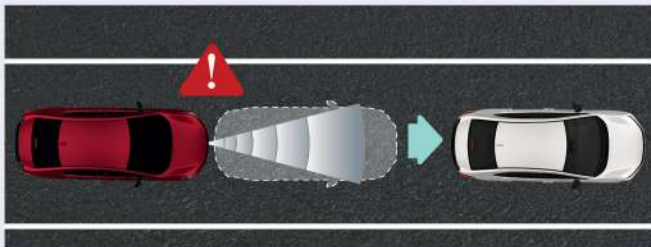

Honda SENSING is a driver-assistive technology that gives you additional control over your drive and helps to reduce the risk of accidents.

Honda
SENSING

*Honda SENSING alerts and assists drivers to drive safely on the road. Honda SENSING functions best in conducive weather and visibility conditions. Keep the camera clean and unobstructed for optimum performance. Despite the capabilities of Honda SENSING, drivers remain responsible for safely operating the vehicle and avoiding collisions. Drivers should always keep their hands on the steering wheel and be in control of their driving behaviour at all times.

LANE DEPARTURE WARNING

If you leave your lane unintentionally, you'll be alerted by vibrations from the steering wheel.

ROAD DEPARTURE MITIGATION

Steering correction moves you back to your lane if you veer too close to the edge of the road.

LANE KEEP ASSIST SYSTEM

Alerts and gently corrects the steering to keep your car in the middle of the lane.

FORWARD COLLISION WARNING

Audio and visual alerts signal an increasing risk of collision.

COLLISION MITIGATION BRAKING SYSTEM