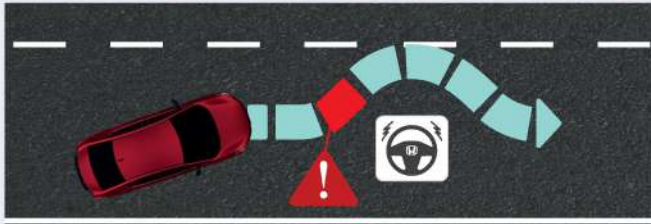

Honda SENSING is a driver-assistive technology that gives you additional control over your drive and helps to reduce the risk of accidents.

Honda
SENSING

*Honda SENSING alerts and assists drivers to drive safely on the road. Honda SENSING functions best in conducive weather and visibility conditions. Keep the camera clean and unobstructed for optimum performance. Despite the capabilities of Honda SENSING, drivers remain responsible for safely operating the vehicle and avoiding collisions. Drivers should always keep their hands on the steering wheel and be in control of their driving behaviour at all times.