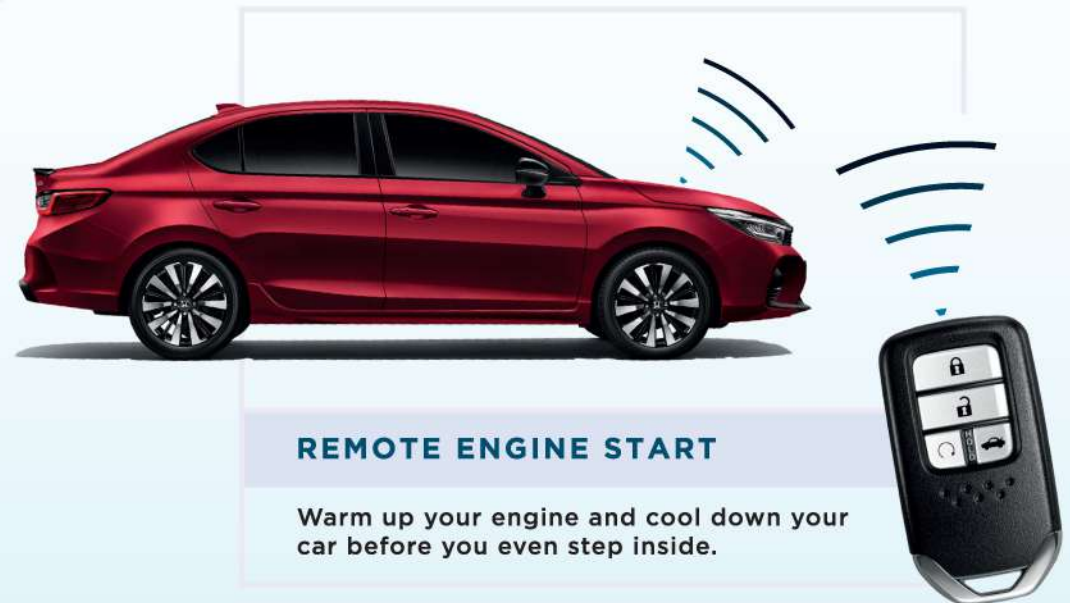

MULTI-UTILITY TRUNK SPACE

Class-leading cargo space of 519L lets you carry big or bulky items with ease.

RE:FINED CONVENIENCE

These modern conveniences are class leading and give you the advantage on every journey.

1.5 METRES

WALK AWAY AUTO LOCK

Enjoy the convenience of automatic locking as you walk away from your car.

REMOTE ENGINE START

Warm up your engine and cool down your car before you even step inside.

SAFETY

AUTOMATIC COLLISION DETECTION