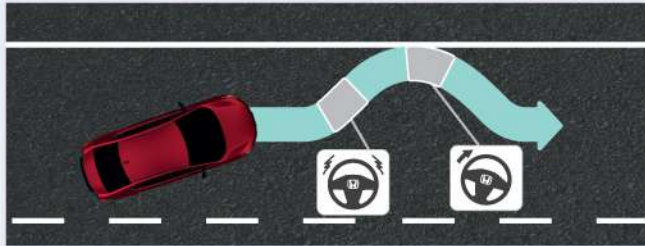

ROAD DEPARTURE MITIGATION

Steering correction moves you back to your lane if you veer too close to the edge of the road.